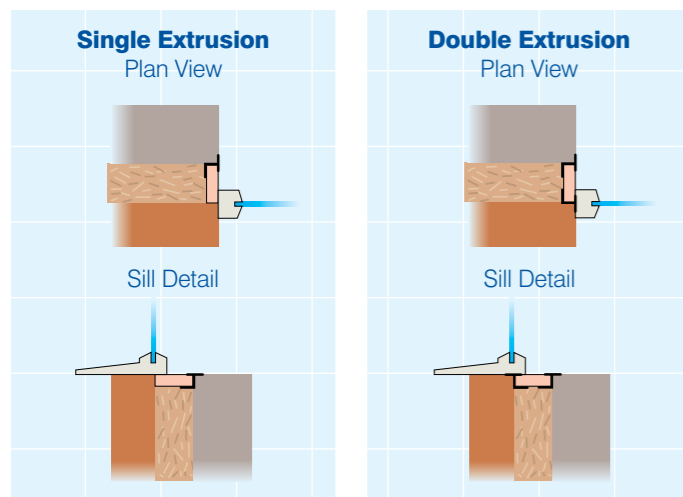

- Meets the ACD requirements v1.0
- Minimum resistance path through the closer of not less than 0.45m²K/W
- Minimum frame overlap of 30mm

THE SPEEDLINE CAVITY CLOSER IS AVAILABLE IN THE FOLLOWING SIZES

	Length	Width	Pack Size
Single	2500mm	50-200mm	10
Double	2500mm	50-250mm	10