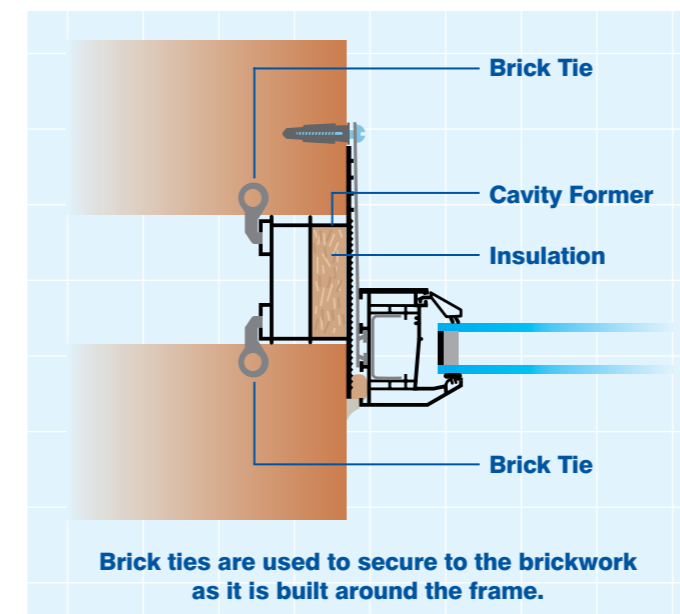

speedline® CAVITY CLOSER

Single Extrusion

Double Extrusion

The Speedline Cavity Closer has been designed to provide an easy and effective way of closing the cavities within openings in masonry walls for windows and doors.

Available in both single and double extrusion.

Speedline Cavity Closer flanges have holes to allow fixing to the wall or frame and brick ties to secure to brickwork as it is being built up.

- Meets the ACD requirements v1.0
- Minimum resistance path through the closer of not less than 0.45m²K/W
- Minimum frame overlap of 30mm

- Ensuring accurate window and door openings
- Eliminating the need for the construction of timber formers
- Acts as a brickwork guide
- Makes re-pointing unnecessary
- Individually marked for quick on site identification
- Increases the ease and speed of construction
- Saves time and money