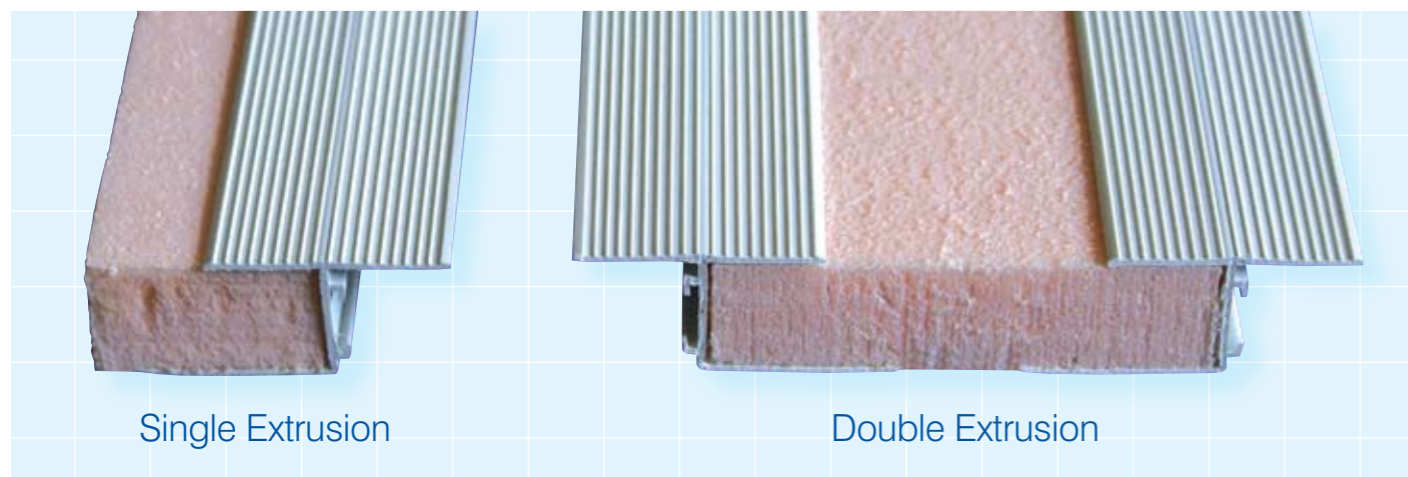

CAVITY CLOSERS

Rigid insulated closer system solutions

Speedline is a range of quality ancillary products for a wide range of applications

General building and insulation essentials • Metal systems for drylining and partitioning • Drywall accessories

SPEEDLINE OFFERS TWO **QUICK AND EASY TO USE** CAVITY CLOSER OPTIONS

Eliminate cold bridging • Reduce heat loss • Form an effective DPC • Prevent condensation, staining and mould growth • Prevent moisture ingress • Flanges accept plaster • Utilise recycled pvc

speedline® CAVITY CLOSER

Single Extrusion

Double Extrusion

The Speedline Cavity Closer has been designed to provide an easy and effective way of closing the cavities within openings in masonry walls for windows and doors.

Available in both single and double extrusion.

Speedline Cavity Closer flanges have holes to allow fixing to the wall or frame and brick ties to secure to brickwork as it is being built up.

- Meets the ACD requirements v1.0
- Minimum resistance path through the closer of not less than 0.45m²K/W
- Minimum frame overlap of 30mm