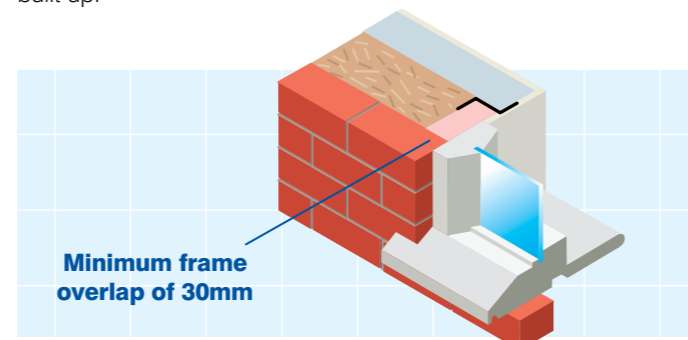

speedline® CAVITY CLOSER

Single Extrusion

Double Extrusion

The Speedline Cavity Closer has been designed to provide an easy and effective way of closing the cavities within openings in masonry walls for windows and doors.

With BBA verified performance, the Cavity Closer works in two ways:

- The UPVC outer acts as a damp proof barrier and a substrate for the application of plaster.
- The insulated XPS core prevents thermal bridging in accordance with Part L of the Building Regulations.

Available in both single and double extrusion.

Speedline Cavity Closer flanges have holes to allow fixing to the wall or frame and brick ties to secure to brickwork as it is being built up.

- Meets the ACD requirements v1.0
- Minimum resistance path through the closer of not less than 0.45m²K/W
- Minimum frame overlap of 30mm